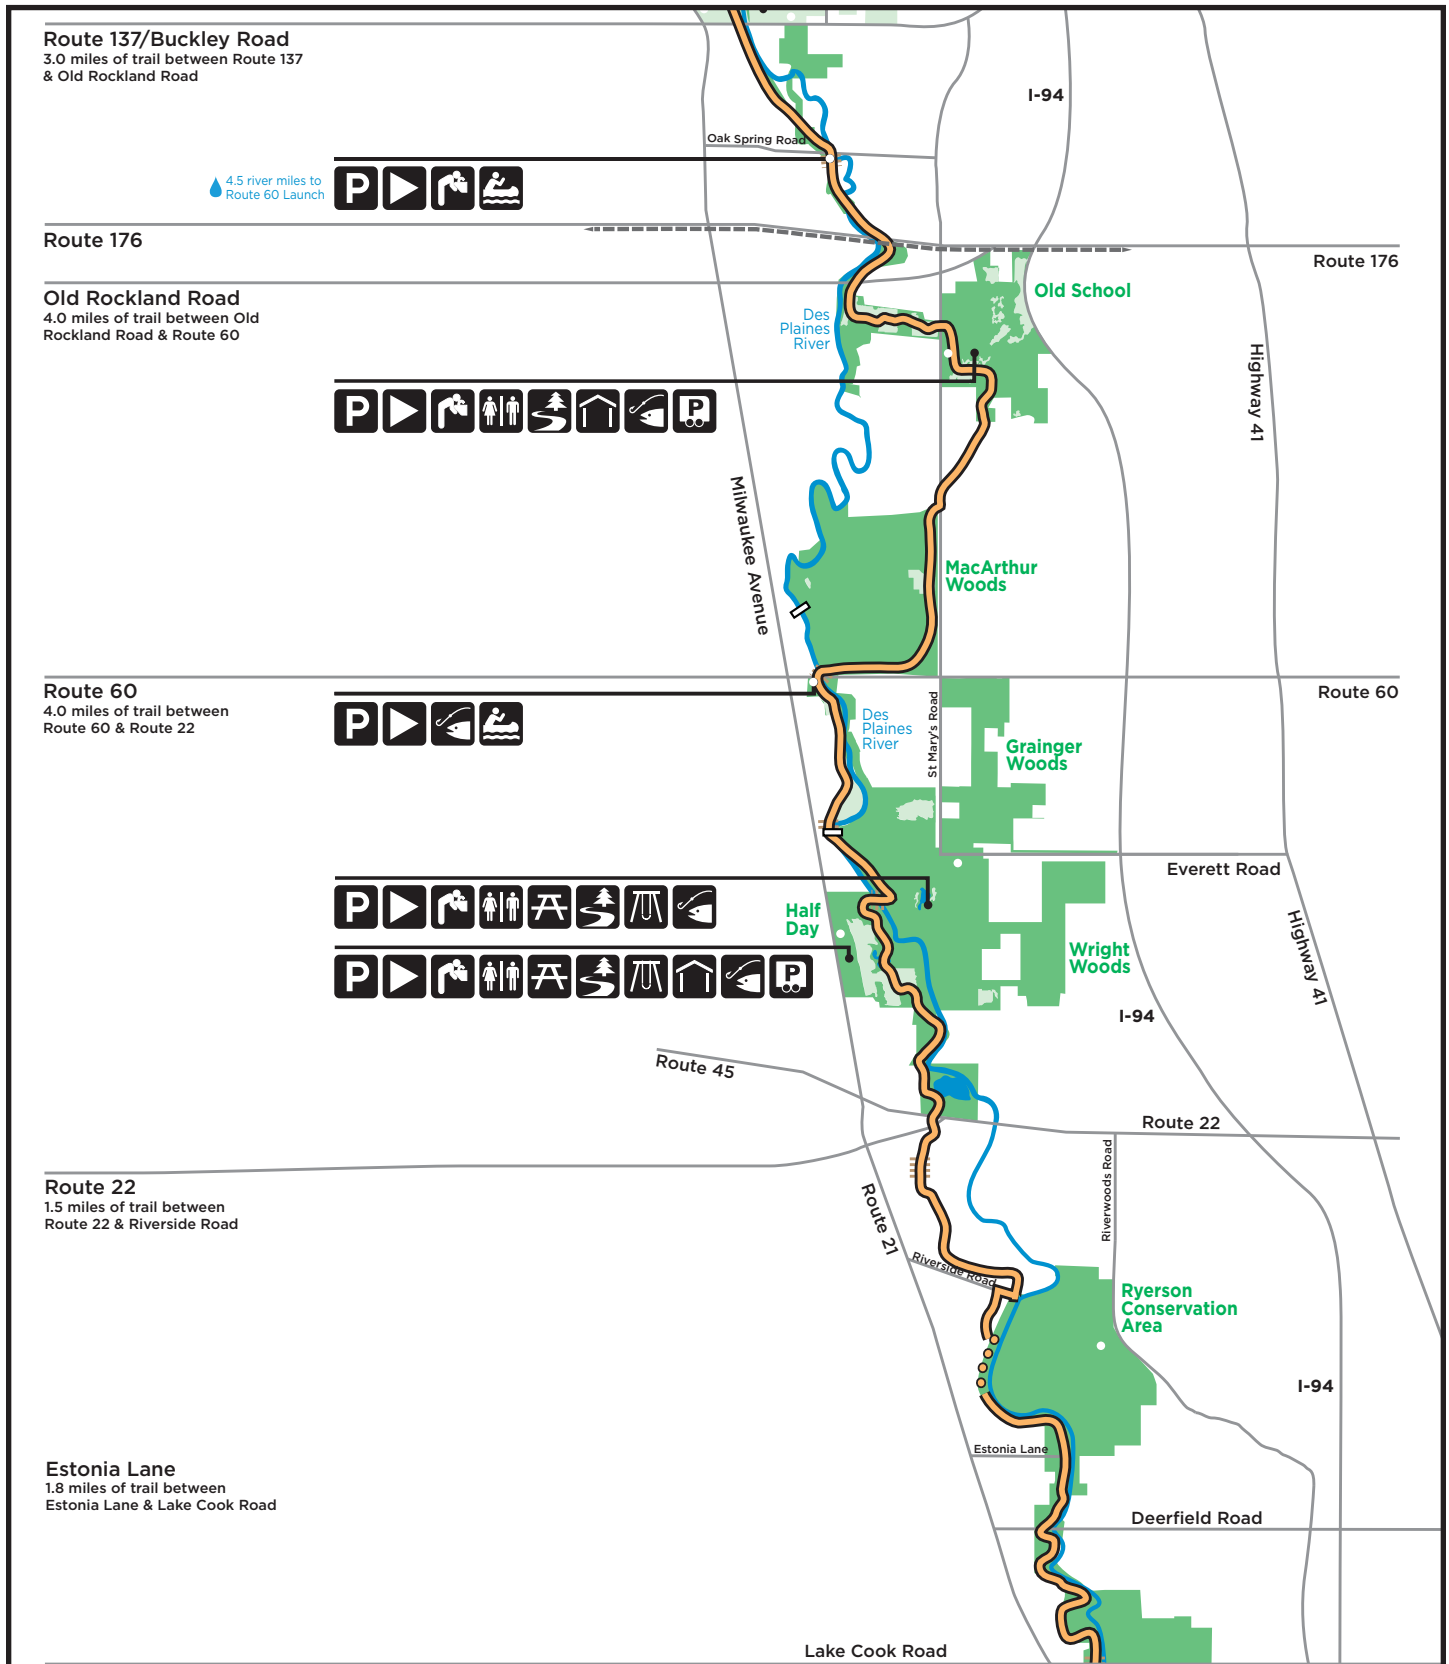

# Des Plaines River Trail - South

**Route 137/Buckley Road**  
3.0 miles of trail between Route 137 & Old Rockland Road

4.5 river miles to Route 60 Launch

**Route 176**

**Old Rockland Road**  
4.0 miles of trail between Old Rockland Road & Route 60

**Route 60**  
4.0 miles of trail between Route 60 & Route 22

**Route 22**  
1.5 miles of trail between Route 22 & Riverside Road

**Estonia Lane**  
1.8 miles of trail between Estonia Lane & Lake Cook Road

**LEGEND**

- |         |                |                       |                            |     |                                    |                      |
|---------|----------------|-----------------------|----------------------------|-----|------------------------------------|----------------------|
| Parking | Drinking Water | Additional Trails     | Shelter                    | Dam | Des Plaines River Trail (complete) | Bridges & Boardwalks |
| Toilet  | Trail Access   | Fishing               | Picnic Tables              |     | (planned)                          | Other Trails         |
|         | Canoe Launch   | Horse Trailer Parking | Snowmobile Trailer Parking |     | North Shore Bike Path              | Snowmobile Trail     |